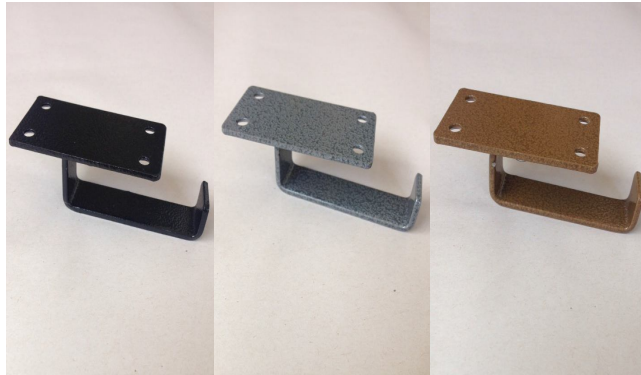

PRICING

ORIGINAL SWIVEL

Black Silver Copper

Item#: HHS-HMBLK.....\$15.99/each
Black Hammer-tone – with 4 mounting screws
Length 3.00"
Base Width 0.75"
Hem Width 0.75"
Height – 1.187"
Load Bearing up to 50 lbs

Item#: HHS-HMSIL.....\$15.99/each
Silver Hammer-tone – with 4 mounting screws
Length 3.00"
Base Width 0.75"
Hem Width 0.75"
Height – 1.187"
Load Bearing up to 50 lbs

Item#: HHS-CH.....\$15.99/each
Copper/Bronze Hammer-tone – with 4 mounting screws
Length 3.00"
Base Width 0.75"
Hem Width 0.75"
Height – 1.187"
Load Bearing up to 50 lbs

Swivel-mounted, permanent purse/bag hook affixes to underneath of tables/bar tops.

EXTENDED SWIVEL

Black (Only)

Item#: HHS-EL-HMBLK.....\$16.99/each
Black Hammer-tone – with 4 mounting screws
Length 3.00"
Base Width 0.75"
Hem Width 0.75"
Height– 1.75"
Load Bearing up to 50 lbs

Swivel-mounted, permanent purse/bag hook affixes to underneath of tables/bar tops.

FLUSH-MOUNTED WALL HOOK

Brushed Stainless Steel

Item#: HHF-BSS.....\$15.99/each
Brushed Stainless Steel – with 4 mounting screws
Length 3.25"
Width 3.00"
Depth 1.50"
Load Bearing up to 50 lbs